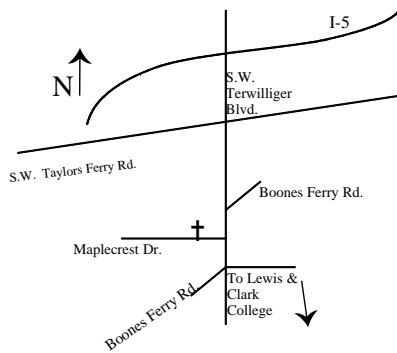

**Directions to Mt. Carmel:**

**From I-5** take the S.W. Terwilliger Blvd. Exit. Go south on Terwilliger, following the signs to Lewis & Clark College. Turn right at S.W. Maplecrest Dr. (Just past the school and just before the stop light at the intersection of Boones Ferry & Terwilliger.)

**From Lake Oswego** take S.W. Terwilliger past Lewis & Clark Law School, turning left at S.W. Maplecrest Dr., immediately past the stop light at the intersection of Boones Ferry & Terwilliger.

**Watch for the Mt. Carmel signs located on both sides of Terwilliger.**